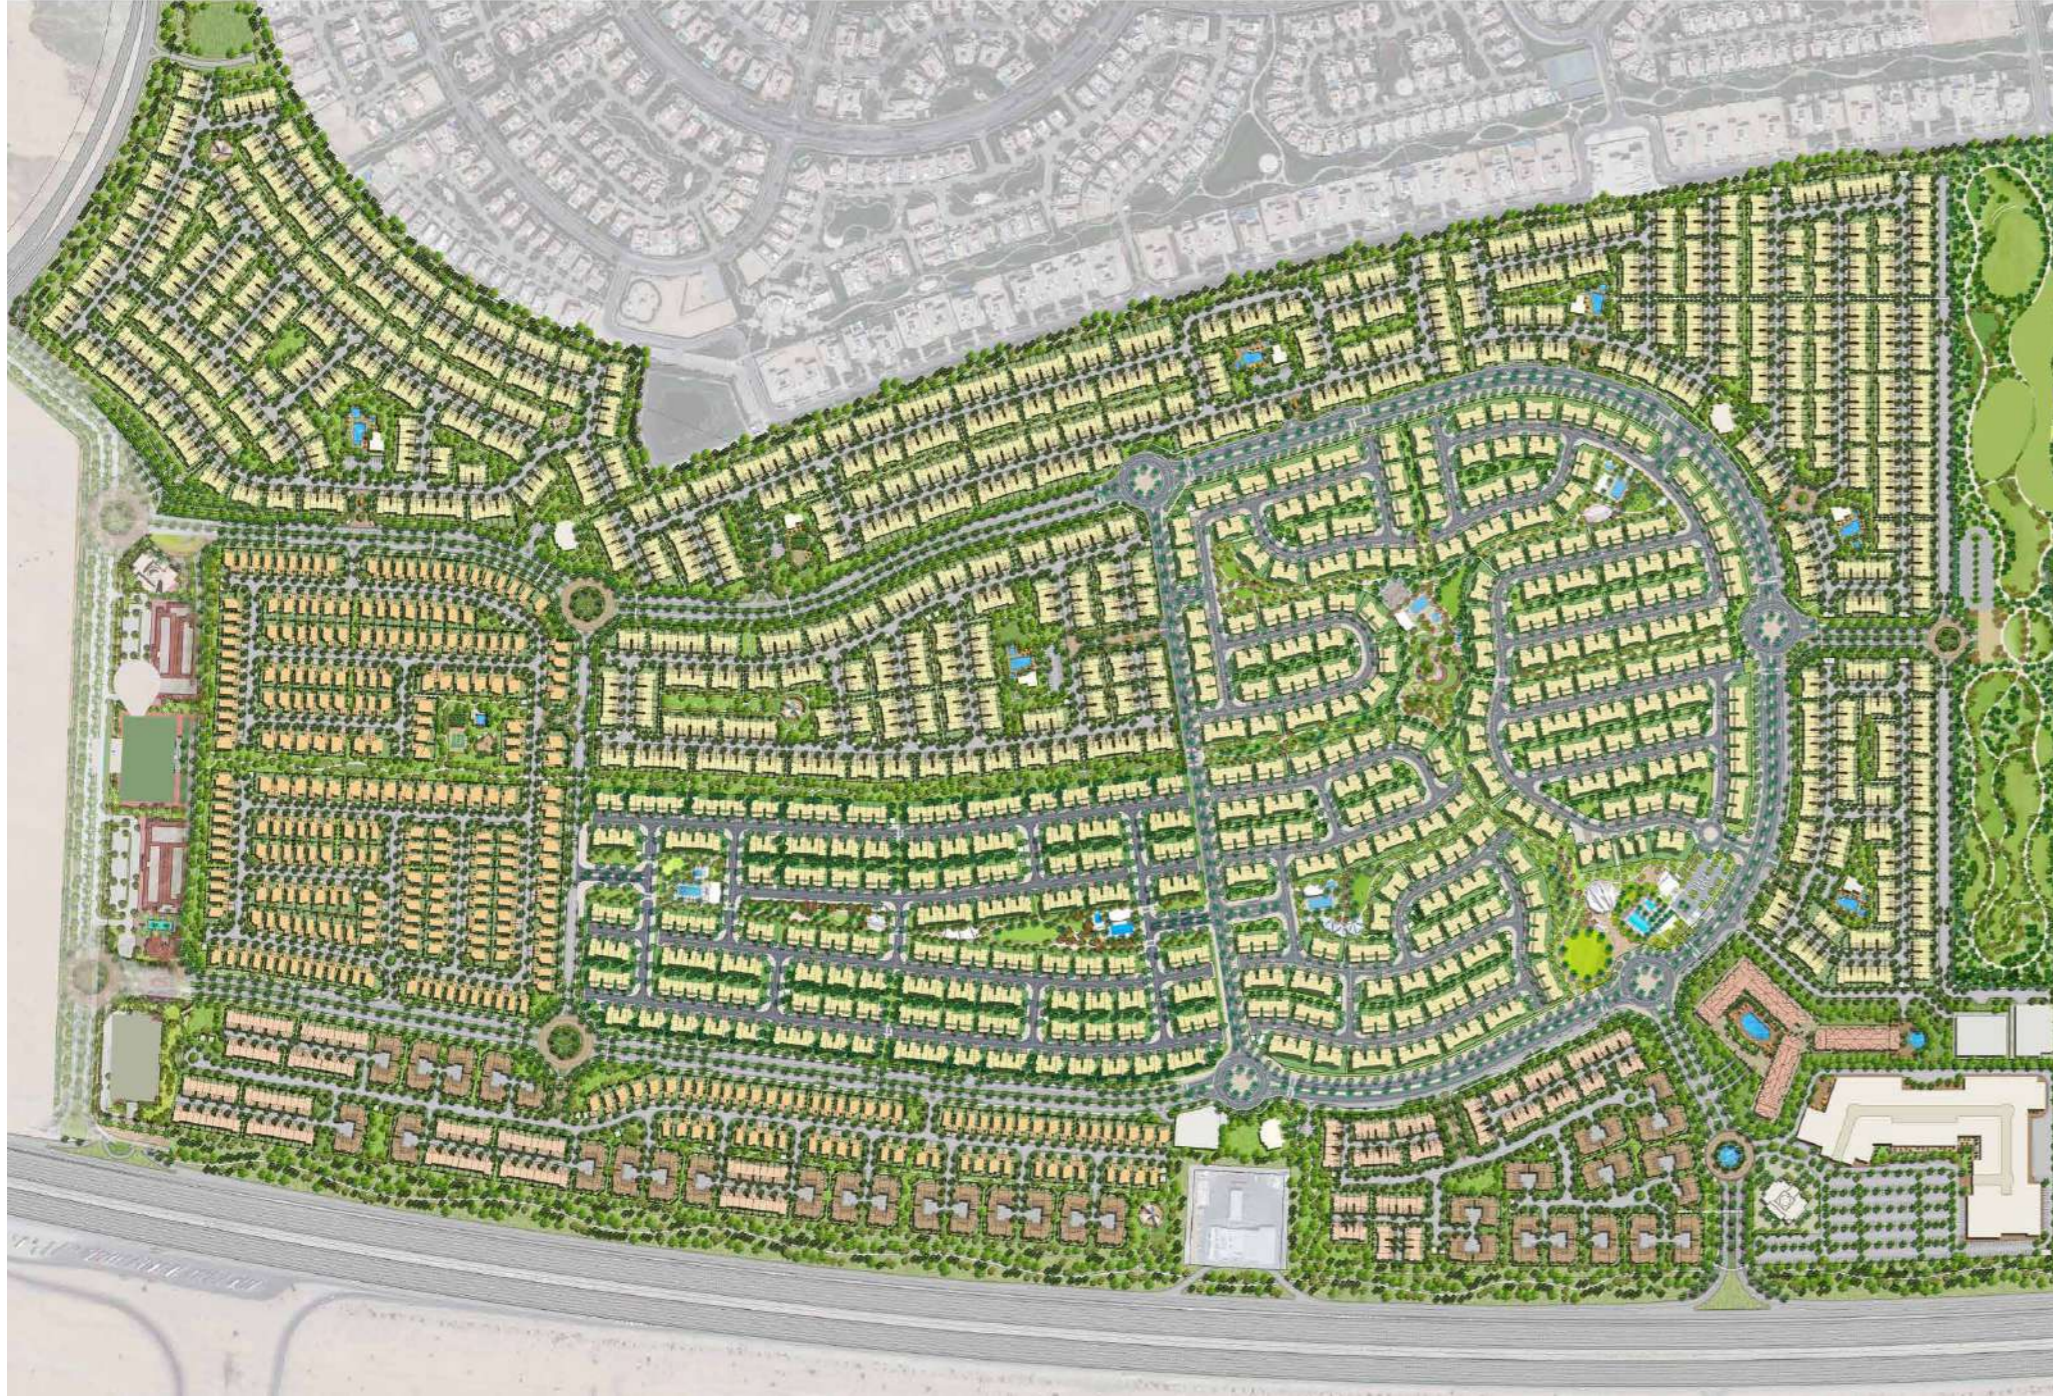

La Violeta is a serene addition to Villanova, featuring 3 and 4-bedroom townhouses. The spacious homes are thoughtfully designed with straight lines that create a modern look while integrating the architecture with the verdant surroundings. The latest release at one of Dubai's most desirable and popular communities brings plenty of greenery and amenities to enjoy life beyond four walls.

## المرافق العامة للمخطط الرئيسي COMMUNITY AMENITIES

حديقة عامة  
Community Park

مسجد  
Mosque

مركز اللياقة  
Fitness Centre

مركز مجتمع  
Community Centre

حديقة للحيوانات الأليفة  
Pet Park

مسبح  
Pool

لا فيوليتا  
LA VIOLETA